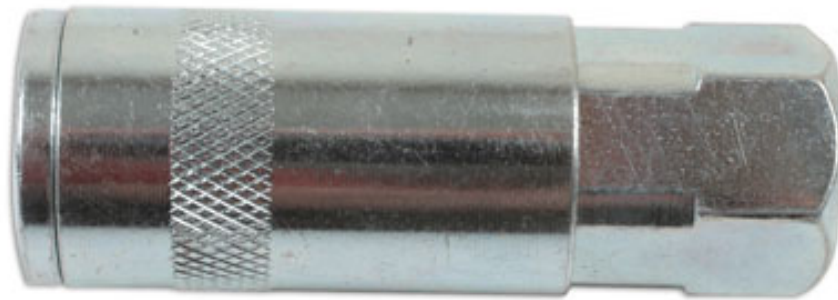

Cyclone Female Air Line Coupling 3/8" 2pc

Part of our Connect consumable airline range.

Additional Information

- Quick Release Female Entry Coupling.
- 3/8" BSP thread.
- Zinc Clear Finish.
- Compatible with other popular airline couplings.
- Pack 2.